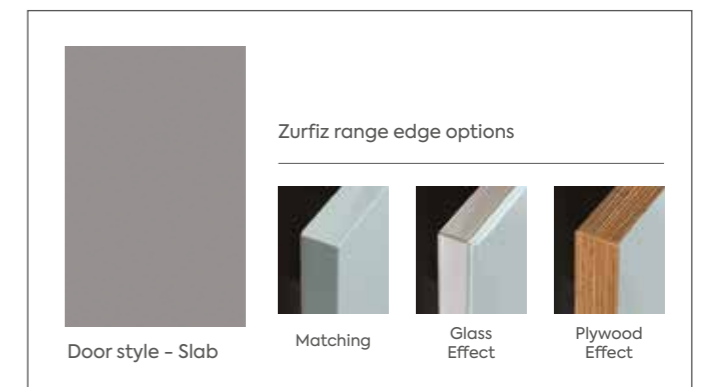

Please note colour swatches represented in this document are for reference only and final purchasing decisions should only be made after viewing a physical swatch or sample door.