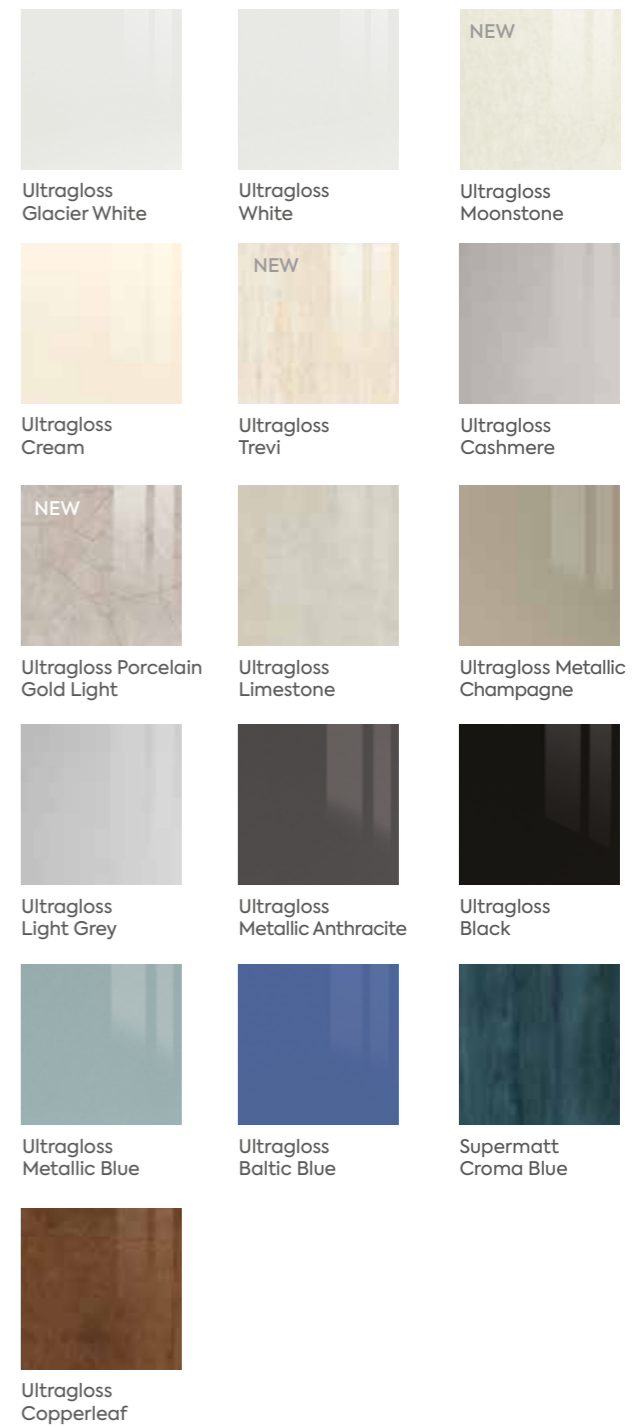

NEW Supermatt Misty Blue

Supermatt Colonial Blue

NEW Paint Flow Matt Colonial Blue

NEW Paint Flow Matt Taupe Grey

Supermatt Cashmere

Paint Flow Matt Cashmere

NEW Supermatt Macademia

Supermatt Pebble

Zurfiz
standard

style+ colour

Zurfiz
Supergloss Dust Grey

 NEW Supergloss White	 Supermatt White	 NEW Supermatt White-Grey
 NEW Supergloss Cashmere	 Supermatt Cashmere	 NEW Supermatt Taupe Grey
 Supermatt Pebble	 Supermatt Taupe	 NEW Supergloss Light Grey
 Supermatt Light Grey	 NEW Supergloss Dust Grey	 Supermatt Dust Grey

Zurfiz range edge options

Door style - Slab

Matching

Plywood Effect

Please note colour swatches represented in this document are for reference only and final purchasing decisions should only be made after viewing a physical swatch or sample door.

Zurfiz
premium

style+ colour

Zurfiz
Supermatt Croma Blue | Supermatt Light Grey

Please note colour swatches represented in this document are for reference only and final purchasing decisions should only be made after viewing a physical swatch or sample door.