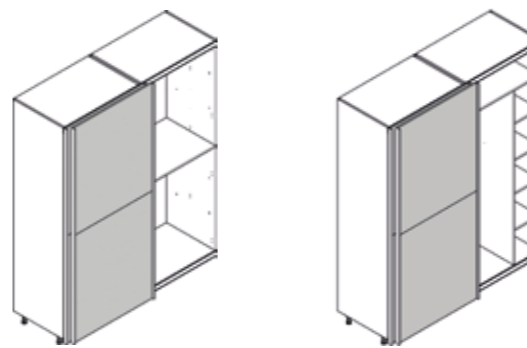

Style

Bella Venice, Valore and Zurfiz only Bella Aldridge* Bella Richmond

Interiors

Single Hanging Shelves

Double Hanging Single Hanging with Shelves

Cabinets with Bi-Fold Doors

Sizes & Interior Options

Left Bi-Fold 900 Right Bi-Fold 900

Single Hanging Double Hanging Shelves

Single Hanging with Shelves

Double Wardrobe 900 Bi-Fold (Left & Right)

- Wardrobes are 2260mm H x 1800mm W x 590mm D
- Clic Technology Assembly Flat Packed Cabinets
- Bi-Fold Push / Pull Opening Mechanism
- Soft Close Hinges
- Pre-drilled Doors