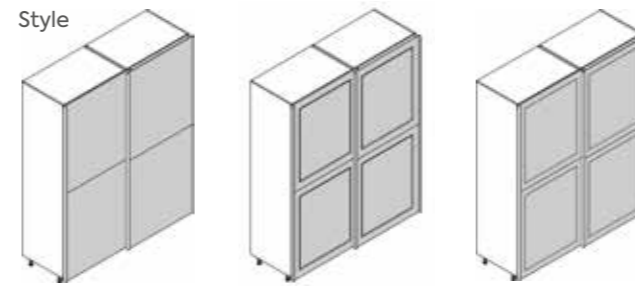

Bella Venice, Valore and Zurfiz only Bella Aldridge* Bella Richmond

Interiors