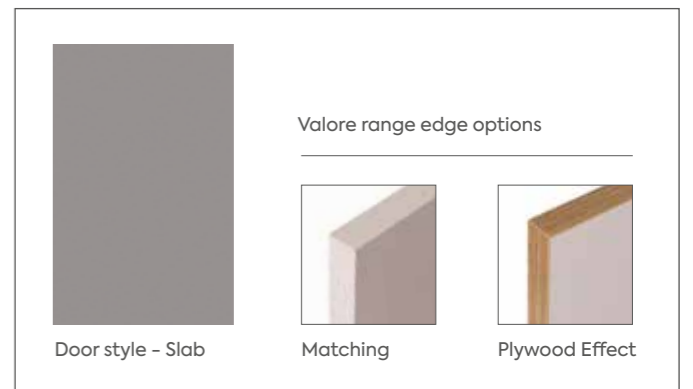

Please note colour swatches represented in this document are for reference only and final purchasing decisions should only be made after viewing a physical swatch or sample door.