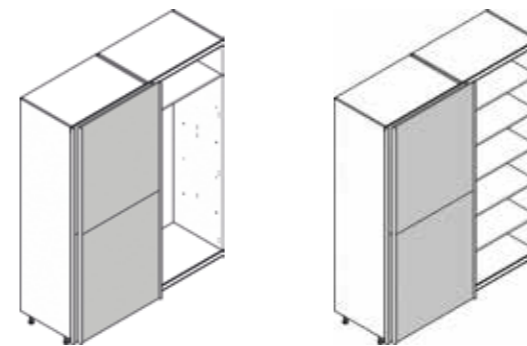

Single Hanging Shelves