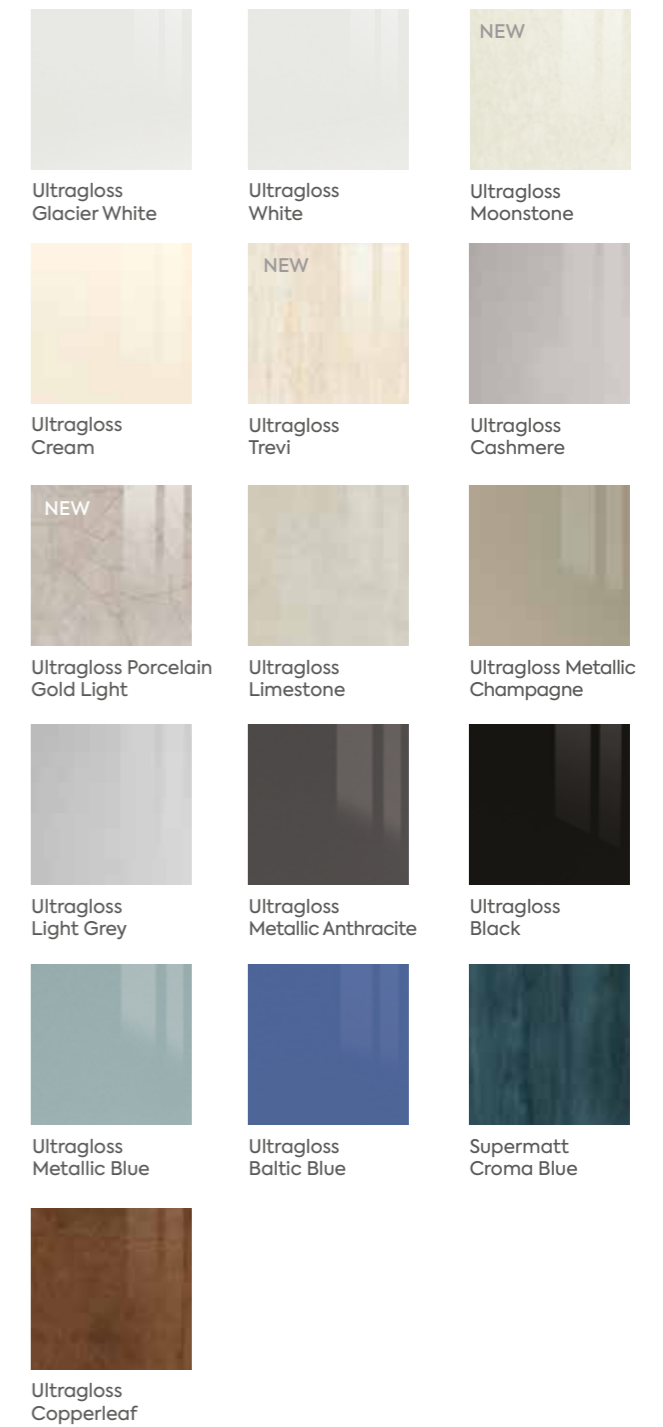

Tullymore
(Not available in High Gloss Colours)

Warwick
(Not available in High Gloss Colours)

Bella COLOUR

 Paintable Vinyl	 High Gloss White	 Porcelain White	 Supermatt White	 Paint Flow Matt White	 Satin White	 Supermatt Mood Grey	 High Gloss Dust Grey	 Supermatt Dust Grey	 Supermatt Graphite	 Supermatt Black	 Matt Pistachio
 Antique White	 NEW Supermatt White-Grey	 High Gloss Cream	 Supermatt Alabaster	 Oakgrain Cream	 Ivory	 Supermatt Sage Green	 Paint Flow Matt Sage Green	 NEW Supermatt Smoke Green	 Supermatt Kombu Green	 Supermatt Fir Green	 Paint Flow Matt Fir Green
 Vanilla	 Matt Mussel	 Oakgrain Mussel	 NEW Supermatt Carat Beige	 High Gloss Cashmere	 Supermatt Taupe Grey	 NEW Supermatt Scandinavian Blue	 NEW Supermatt Duck Egg	 Supermatt Denim	 NEW Supermatt Misty Blue	 Supermatt Colonial Blue	 NEW Paint Flow Matt Colonial Blue
 NEW Paint Flow Matt Taupe Grey	 Supermatt Cashmere	 Paint Flow Matt Cashmere	 NEW Supermatt Macademia	 Supermatt Pebble	 Matt Dakkar	 Supermatt Indigo Blue	 Paint Flow Matt Indigo Blue	 Supermatt Blush Pink	 NEW Supermatt Rusty Red	 NEW Light Vicenza Oak	 NEW Cremona Oak Cotta
 Matt Stone Grey	 Supermatt Taupe	 High Gloss Light Grey	 Supermatt Dove Grey	 Matt Dove Grey	 Paint Flow Matt Light Grey	 Halifax Natural Oak	 Urban Oak	 Lissa Oak	 NEW Canella Oak	 NEW Cremona Oak Cannolo	 NEW Grey Vicenza Oak

Zurfiz range edge options

- Door style - Slab
- Matching
- Plywood Effect

Please note colour swatches represented in this document are for reference only and final purchasing decisions should only be made after viewing a physical swatch or sample door.

Zurfiz
premium
**style+
colour**

Zurfiz
Ultragloss Trevi | Supermatt Taupe Grey

Please note colour swatches represented in this document are for reference only and final purchasing decisions should only be made after viewing a physical swatch or sample door.