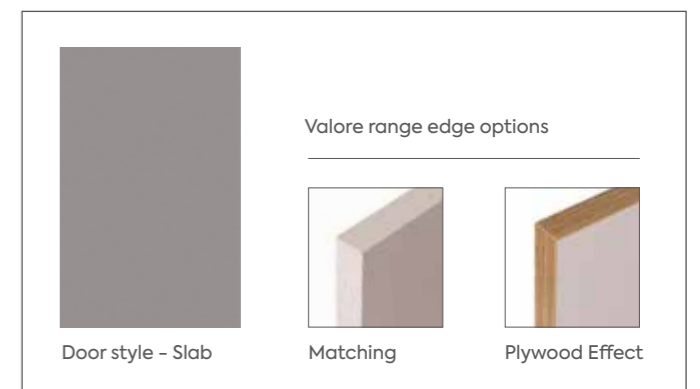

Please note colour swatches represented in this document are for reference only and final purchasing decisions should only be made after viewing a physical swatch or sample door.