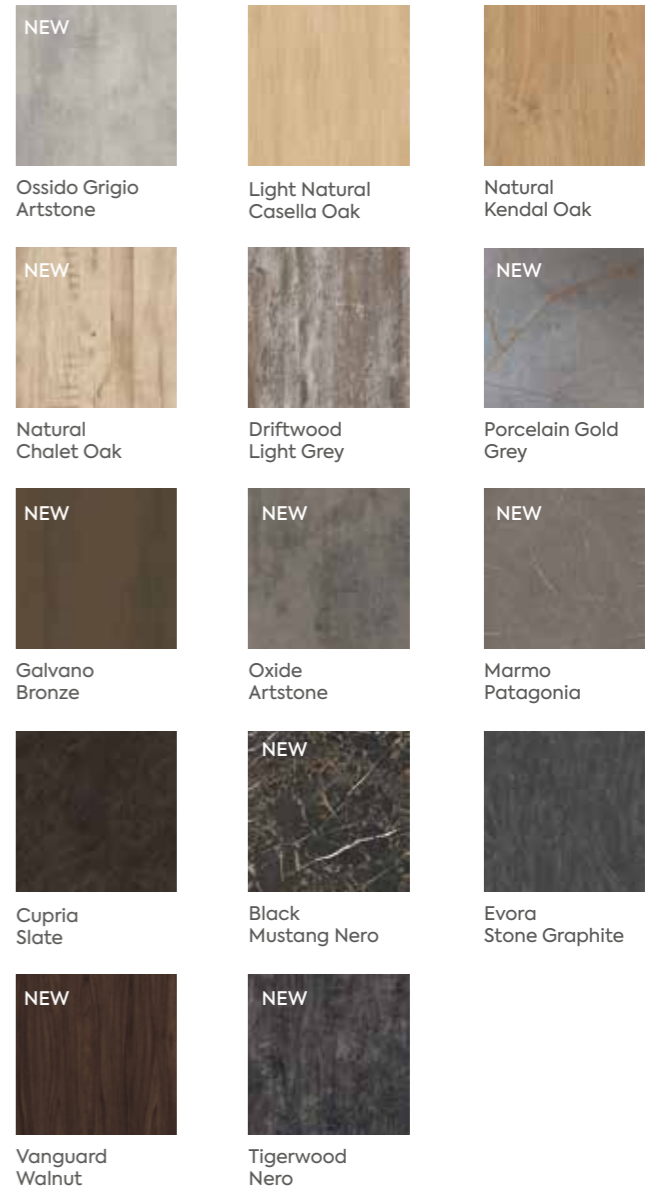

Please note colour swatches represented in this document are for reference only and final purchasing decisions should only be made after viewing a physical swatch or sample door.