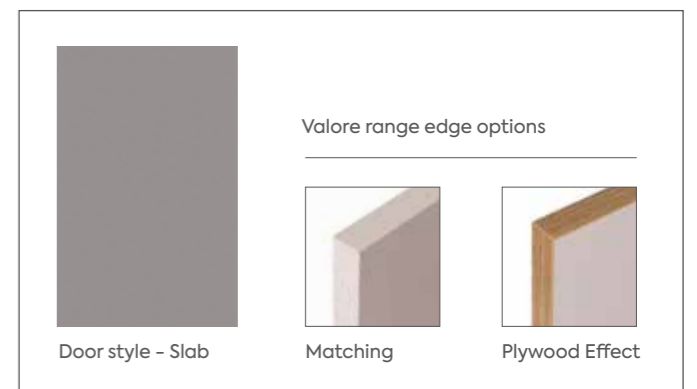

Please note colour swatches represented in this document are for reference only and final purchasing decisions should only be made after viewing a physical swatch or sample door.