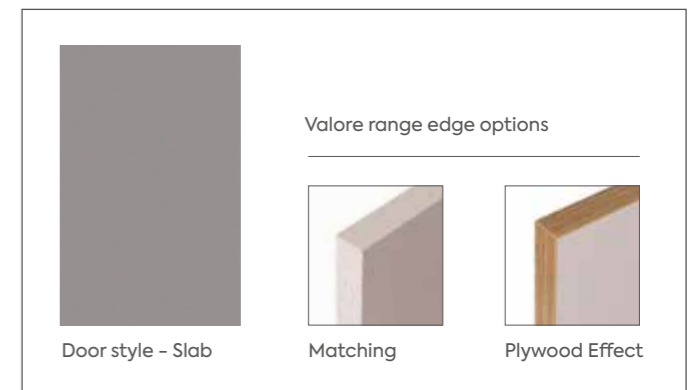

Please note colour swatches represented in this document are for reference only and final purchasing decisions should only be made after viewing a physical swatch or sample door.