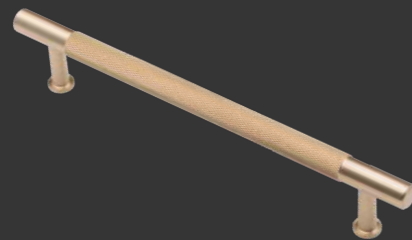

Fender Knurled handle
SATIN BRASS
Size 160mm centres