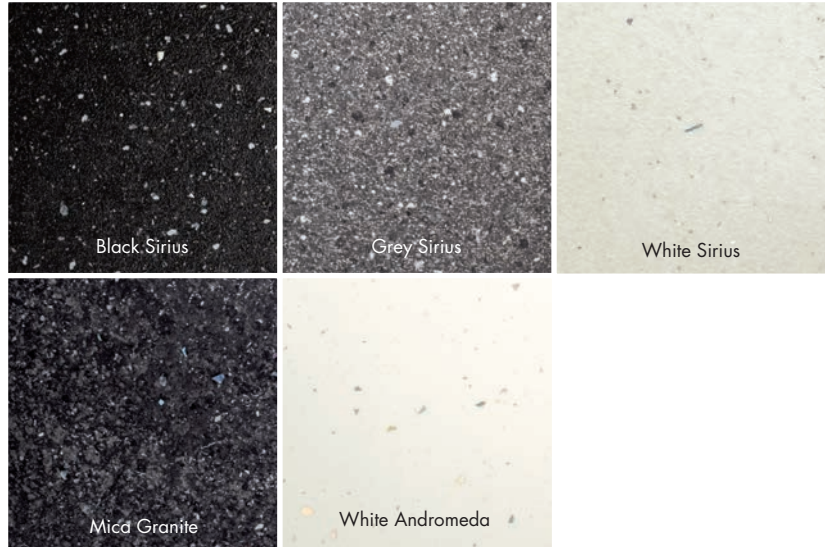

Should you wish to break a little with tradition, perhaps turn your attention to the more exotic Black, Gold and Grey veined marbles. Whichever finish you choose, you can be confident the effect will look marvellous for years to come.

White Veined Marble

Gold Veined Marble

Calacatta Marble

Grey Veined Marble

LAMURA[®]

SLATED FOR SUCCESS

There's a reason slate's now commonly used for everything from coasters and jewellery to a posh place to plonk your fish and chips. It's because it evokes a real sense of warmth and strength.

Along with the subtle grey colours of natural slate, this Lamura slate-effect décor has a texture that looks and feels just like the real thing. A perfect example of bringing innovation to imitation.

Light Grey Slate