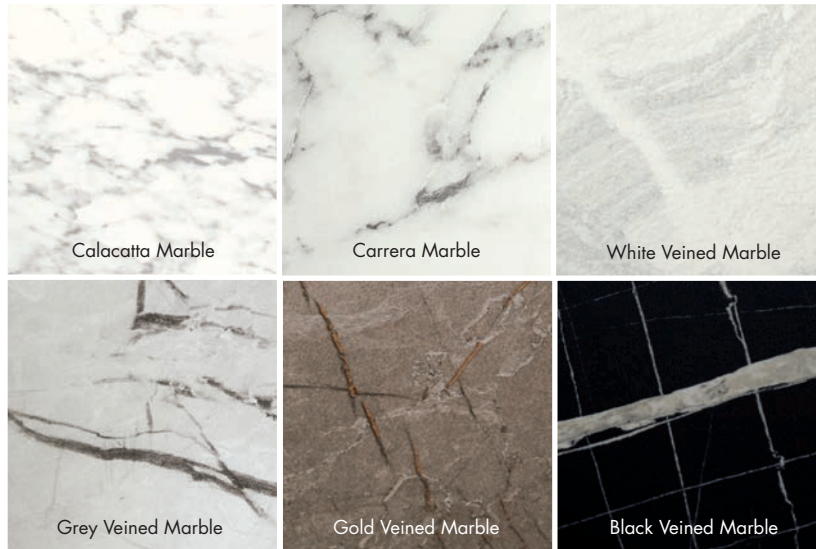

The Lamura wood collection includes a choice of six distinctive oaks, ranging from the understated elegance of Natural Oak to the striking reclaimed look of Medium Grey Oak. Whichever décor you choose, you can be confident it will offer the same hardwearing versatility that's ingrained in every Lamura surface.

Sherwood Oak

Warm Grey American Oak

Natural Oak

TO LAMURA

Medium Grey Oak

LAMURA®

MARVEL AT MARBLE

There's a reason marble's appeal remains timeless.