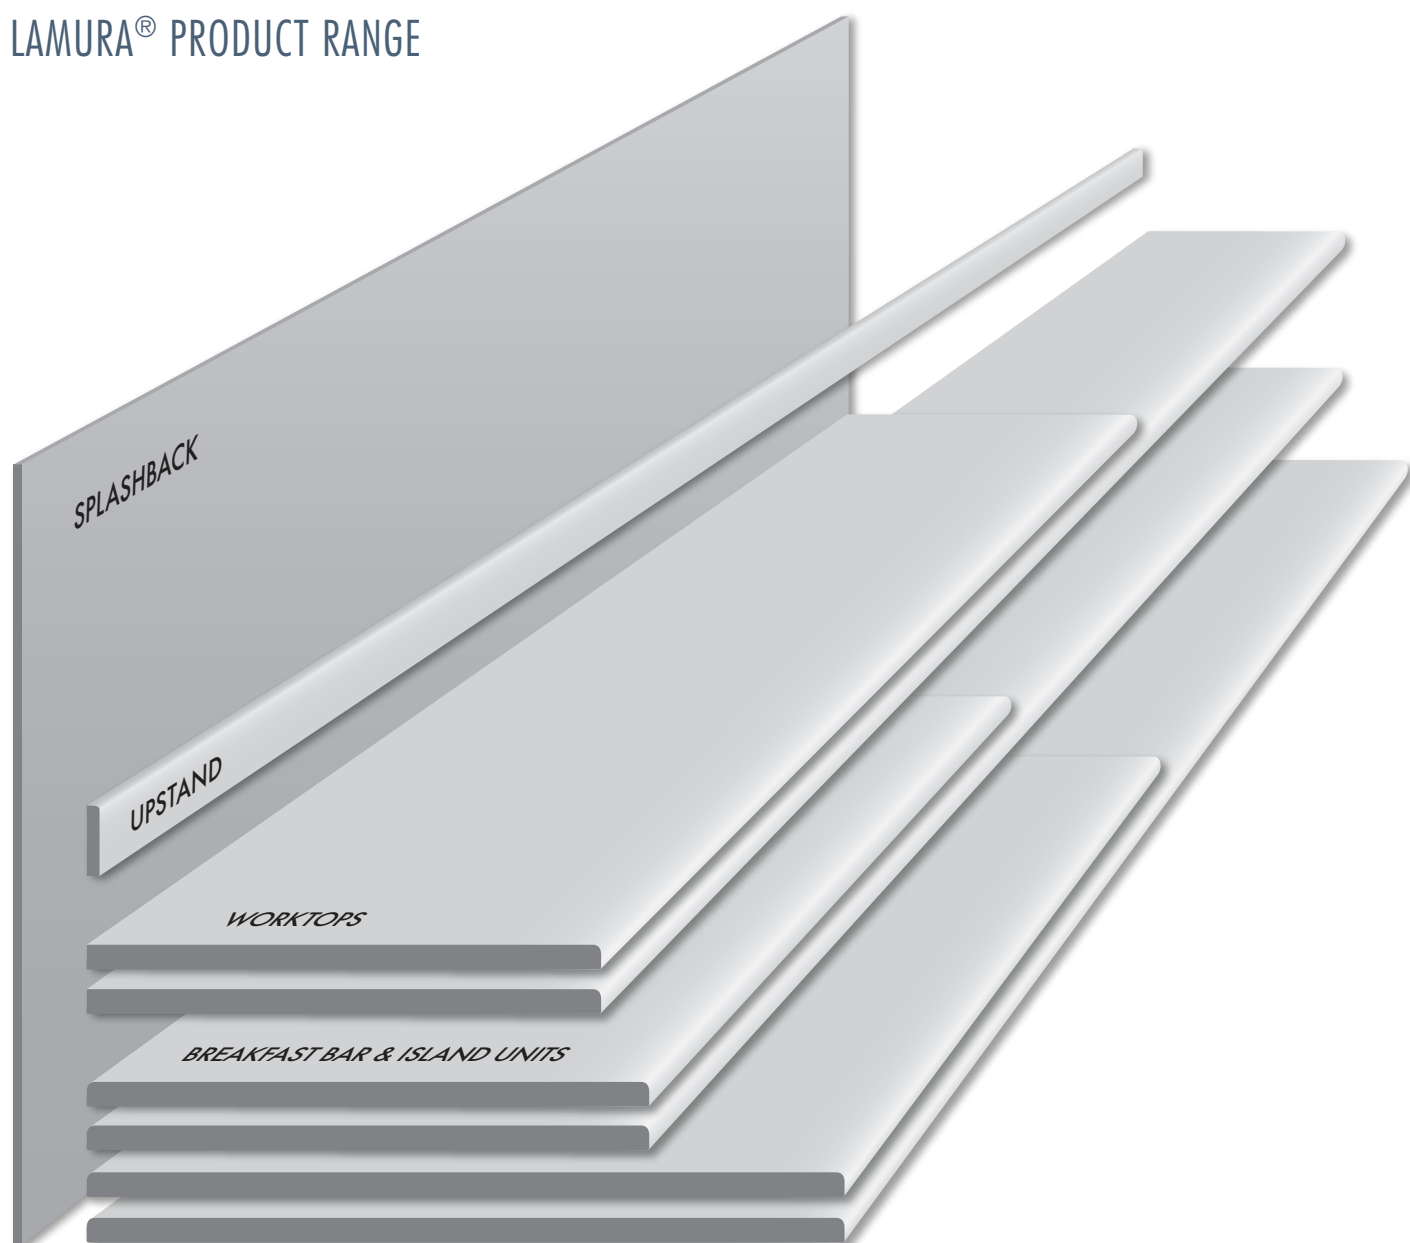

Price Band B

Grey Veined Marble / Matt

Price Band A

White Veined Marble / Sync

Price Band B

Carrera Marble / Matt

Price Band A

Calacatta Marble / Matt

Price Band A

White Sirius / Quarry

Price Band B

White Andromeda / Quartz

Price Band B

LAMURA® PRODUCT RANGE

AVAILABILITY

Every Lamura® product described here is available in all of the woodgrain and stone décors from the Lamura® decorative laminate range.

WORKTOPS

4050 x 600 x 40mm
3000 x 600 x 40mm

BREAKFAST BARS AND ISLAND UNITS

4050 x 665 x 40mm
2050 x 665 x 40mm
4050 x 900 x 40mm
2050 x 900 x 40mm

UPSTAND

4050 x 100 x 18mm

SPLASHBACK

3000 x 1290 x 8mm