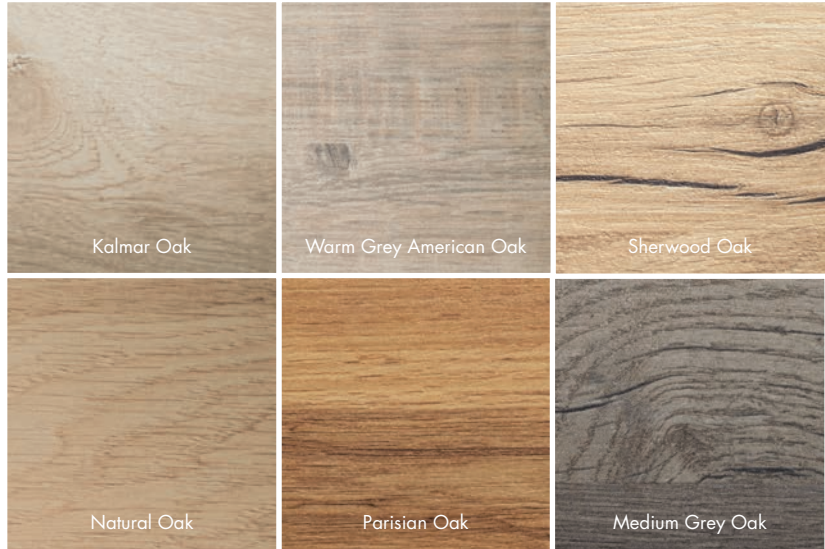

It's why we're proud to say that all the timber used for the manufacturing of Lamura comes from well managed and sustainable forests. And prouder still to have earned accreditations from both the Forest Stewardship Council and the Programme for the Endorsement of Forest Certification.

The mark of
responsible forestry

PEFC/16-37-876

LAMURA[®]

A DEEP-ROOTED APPRECIATION

No material has played a more important role in human civilisation than wood. So it's hardly surprising its natural beauty continues to hold a long-lasting appeal for so many.

The Lamura wood collection includes a choice of six distinctive oaks, ranging from the understated elegance of Natural Oak to the striking reclaimed look of Medium Grey Oak. Whichever décor you choose, you can be confident it will offer the same hardwearing versatility that's ingrained in every Lamura surface.

Sherwood Oak

Warm Grey American Oak

Natural Oak

TO LAMURA

Medium Grey Oak

LAMURA®

MARVEL AT MARBLE

There's a reason marble's appeal remains timeless.